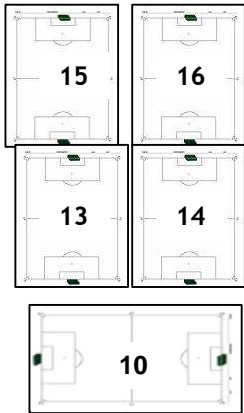

LCS NORTH Fields

2334 E. Pythian Drive Springfield, MO. 65802

Cooper Fields

LCS East Fields

Additional parking available:

- on the northwest corner of the Cooper tennis complex;
- the south side of Pythian directly across the street from the North fields, in the Import Specialists lot;
- The north side of Pythian directly across the street from the indoor facility in the grassy area.
- **NO PARKING** on the east side of Patterson.

PYTHIAN DR

INDOOR FACILITY  
LCS South Fields

P  
A  
T  
T  
E  
R  
S  
O  
N

This diagram is **NOT** drawn to scale. The indoor facility is tournament headquarters. Parking is permitted **ONLY** in designated parking areas; except that parking is permitted on the north side of Pythian, across the street from the indoor facility on the grassy area.