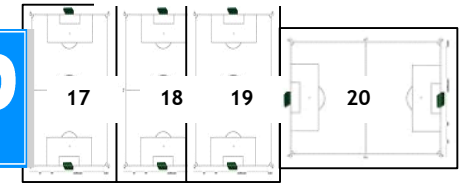

LCS NORTH Fields

2334 E. Pythian Drive Springfield, MO. 65802

Cooper Fields

LCS East Fields

Additional parking available:

- on the northwest corner of the Cooper tennis complex;
- the south side of Pythian directly across the street from the North fields, in the Import Specialists lot;
- The north side of Pythian directly across the street from the indoor facility in the grassy area.
- **NO PARKING** on the east side of Patterson.

PYTHIAN DR

INDOOR FACILITY  
LCS South Fields

P  
A  
T  
T  
E  
R  
S  
O  
N

This diagram is **NOT** drawn to scale. The indoor facility is tournament headquarters. Parking is permitted **ONLY** in designated parking areas; except that parking is permitted on the north side of Pythian, across the street from the indoor facility on the grassy area.