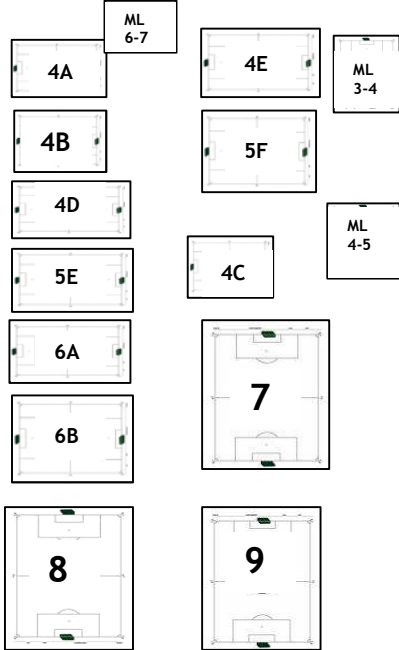

LCS NORTH Fields

2334 E. Pythian Drive Springfield, MO. 65802

Cooper Fields

LCS East Fields

PYTHIAN DR

INDOOR FACILITY
LCS South Fields

P
A
T
T
E
R
S
O
N

This diagram is **NOT** drawn to scale. The indoor facility is concessions & bathrooms. Parking is permitted **ONLY** in designated parking areas; except that parking is permitted on the north side of Pythian, across the street from the indoor facility on the grassy area.