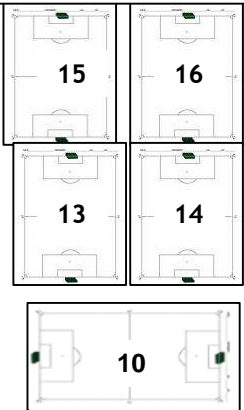

LCS NORTH Fields

2334 E. Pythian Drive Springfield, MO. 65802

Cooper Fields

LCS East Fields

PYTHIAN DR

INDOOR FACILITY
LCS South Fields

P
A
T
T
E
R
S
O
N

This diagram is **NOT** drawn to scale. The indoor facility is concessions & bathrooms. Parking is permitted **ONLY** in designated parking areas; except that parking is permitted on the north side of Pythian, across the street from the indoor facility on the grassy area.